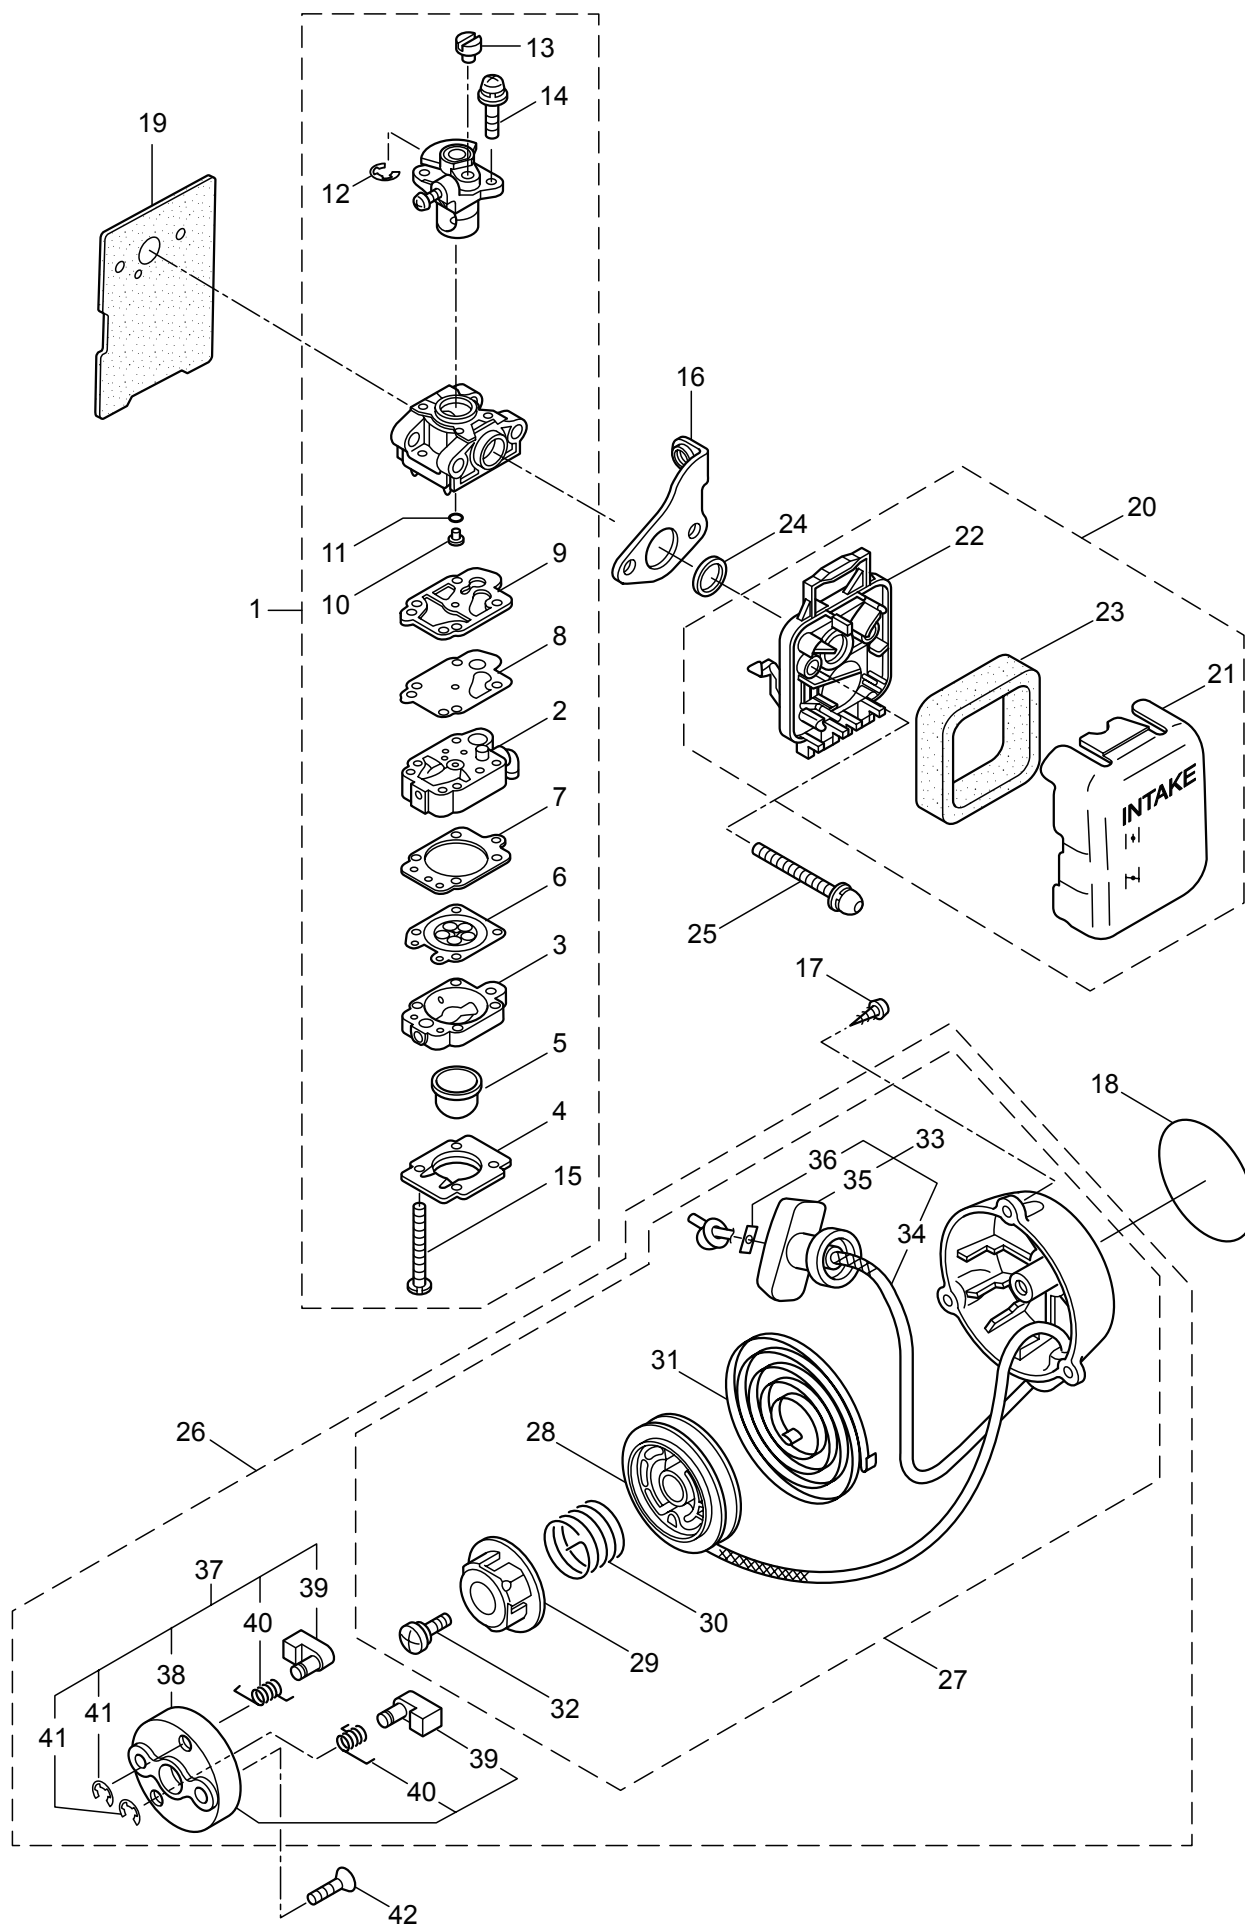

4. HT236DLSV-R-01
CARBURETOR, RECOIL STARTER

Ref. No.	Part No.	Part Name	Q'ty	Remarks
4-1	283436	Carburetor Ass'y	1	Incl.2-15 New gasket required
4-2	268499	Pump Body	1	
4-3	262991	Purge Body	1	
4-4	262992	Cover Plate	1	
4-5	261874	Primer Bulb	1	
4-6	283905	Diaphragm, Meterring	1	
4-7	262993	Gasket	1	
4-8	262994	Diaphragm,Fuel Pump	1	
4-9	282576	Gasket	1	
4-10	289621	Main Jet	1	
4-11	261871	O-Ring	1	
4-12	261876	E-Ring	1	
4-13	261658	Swivel	1	
4-14	264682	Screw	2	
4-15	262996	Screw	4	
4-16	268535	Stay	1	
4-17	280144	Tapping Screw	3	
4-18	285095	Label	1	HT236DLSV-R
4-19	283181	Gasket	1	
4-20	264708	Cleaner Ass'y	1	Incl.21-23
4-21	264709	Cover	1	
4-22	264693	Housing	1	
4-23	264695	Filter	1	
4-24	268963	Gasket	1	19.4x14.8xt3.5
4-25	269834	Screw	2	
4-26	283171	Recoil Starter Ass'y	1	Incl.27-41
4-27	283172	Starter Ass'y	1	Incl.28-36
4-28	286363	Reel	1	
4-29	286364	Cam Plate	1	
4-30	283290	Spring	1	
4-31	280931	Spiral Spring	1	
4-32	267213	Screw	1	
4-33	283291	Rope Ass'y	1	Incl.34-36
4-34	283292	Starter Rope	1	
4-35	261725	Starter Grip	1	
4-36	283293	Rope Stopper	1	
4-37	283173	Starter Pulley Ass'y	1	Incl.38-41
4-38	283294	Starter Pulley	1	
4-39	280936	Ratchet	2	
4-40	283295	Spring	2	
4-41	020299	E-Ring	2	#4
4-42	264535	Screw	2	M6x20