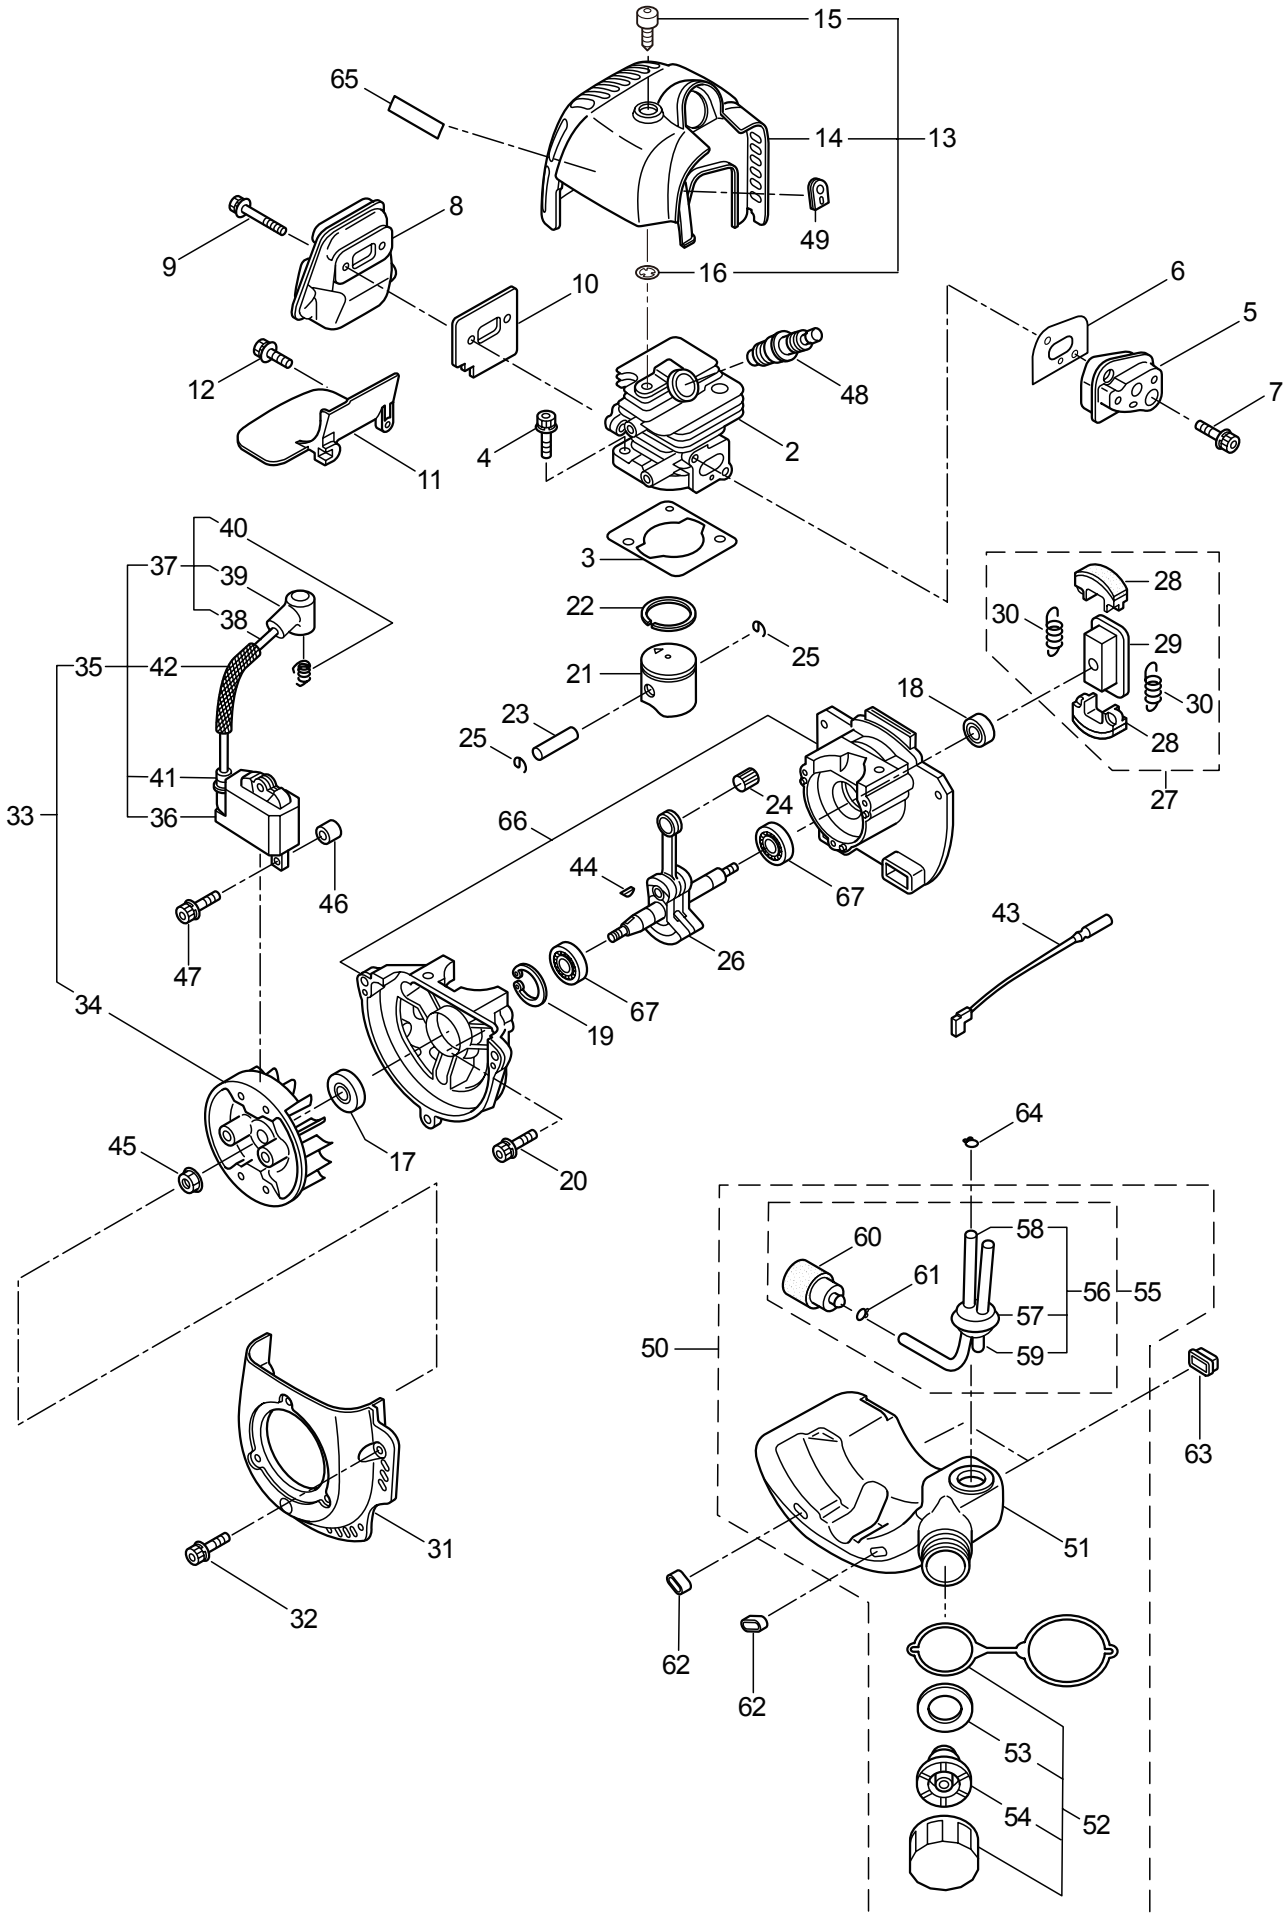

3. HT236DLSV-R-01
ENGINE

Ref. No.	Part No.	Part Name	Q'ty	Remarks
3-1	858486	Engine	1	HE230/09
3-2	283149	Cylinder	1	
3-3	283177	Gasket	1	
3-4	267290	Cap Screw	2	M5x20
3-5	265802	Insulator	1	New gasket required
3-6	267049	Gasket	1	
3-7	265924	Cap Screw	2	M5x25
3-8	283166	Muffler	1	
3-9	264223	Cap Screw	2	M5x40
3-10	283176	Gasket	1	
3-11	283175	Under Cover	1	
3-12	261607	Cap Screw	1	M5x16
3-13	286388	Top Cover Ass'y	1	Incl.14-16
3-14	283161	Top Cover	1	
3-15	286399	Knob	1	M5
3-16	286270	Washer	1	M5
3-17	262712	Oil Seal	1	TC10267
3-18	262713	Oil Seal	1	TC10207
3-19	054676	Snap Ring	1	#26
3-20	261246	Cap Screw	3	M5x25
3-21	283265	Piston	1	
3-22	263789	Piston Ring	1	
3-23	281185	Piston Pin	1	
3-24	261037	Bearing,Needle	1	KBK8x11x11.8x1
3-25	261576	Clip,Piston	2	
3-26	283155	Shaft Comp.	1	
3-27	280404	Clutch Ass'y	1	Incl.28-30
3-28	280568	Clutch Shoe	2	(2)required
3-29	280569	Clutch Boss	1	
3-30	280570	Spring	2	(2)required
3-31	283160	Fan Cover	1	
3-32	261250	Cap Screw	3	M5x20
3-33	283163	Magneto Ass'y	1	Incl.34-42
3-34	283164	Rotor/Fan	1	
3-35	283165	Ignition Coil Ass'y	1	Incl.36-42
3-36	283267	Coil	1	
3-37	283268	Spark Plug Wire Ass'y	1	Incl.38-40
3-38	283269	Spark Plug Wire	1	
3-39	283178	Plug Boot	1	
3-40	272805	Connector	1	
3-41	283271	Cap	1	
3-42	283272	Insulator	1	
3-43	269722	Lead	1	
3-44	261076	Woodruff Key	1	3x10
3-45	261077	Nut,Rotor	1	M6