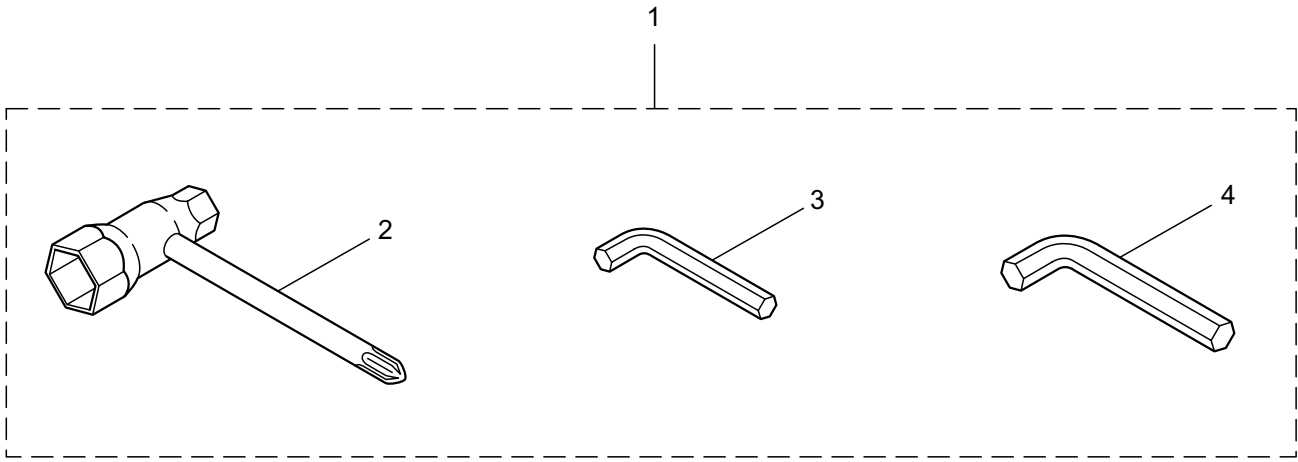

2. HT236DLSV-R-01
ACCESSORIES

Ref. No.	Part No.	Part Name	Q'ty	Remarks
2-1	264606	Tool Set	1	Incl.2-4
2-2	264607	Box Spanner	1	10x19x(+)
2-3	219431	Wrench	1	3mm
2-4	219432	Wrench	1	4mm
2-5	271825	Instruction Manual	1	GB/ES/PT
2-6	271827	Instruction Manual	1	FR/DE/IT
2-7	271830	Instruction Manual	1	RU/RO/PL
2-8	523490	Parts List	1	HT236DLSV-R-01