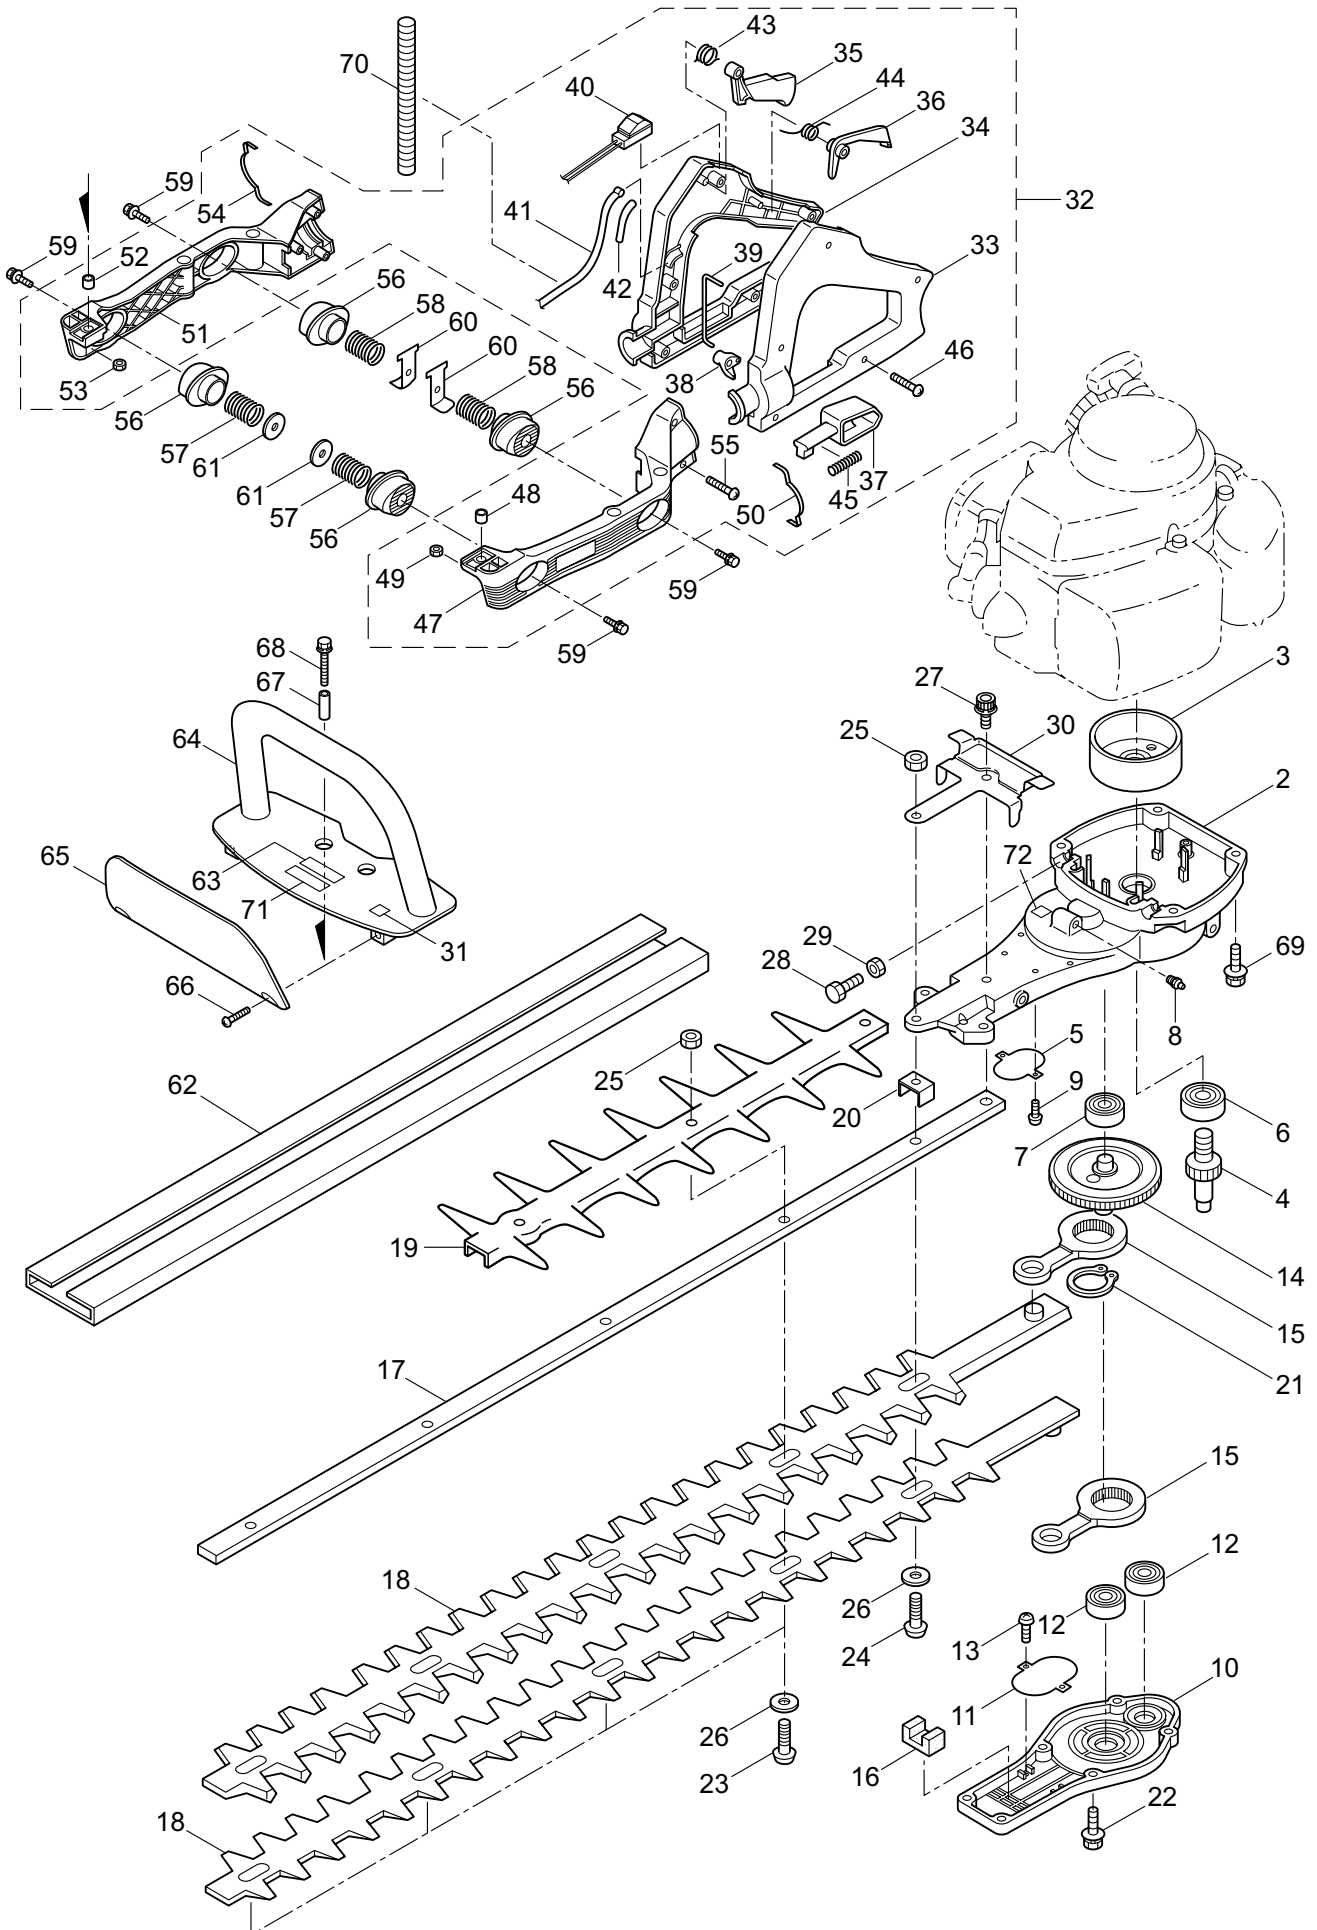

PARTS LIST

HT236DLSV-R-01

CONTENTS

1. MAIN BODY	1 ~ 4
2. ACCESSORIES	5 ~ 6
3. ENGINE	7 ~ 10
4. CARBURETOR, RECOIL STARTER	11 ~ 12

2016. 01.

P/N 523490-4

1. HT236DLSV-R-01
MAIN BODY

Ref. No.	Part No.	Part Name	Q'ty	Remarks
1-1	362343	HT236DLSV-R-01	1	
1-2	271472	Upper Case	1	
1-3	270021	Drum	1	
1-4	271473	Pinion	1	
1-5	271474	Plate	1	
1-6	580767	Bearing	1	#6001 2RS
1-7	270423	Bearing	1	
1-8	991937	Grease Nipple	1	M6
1-9	991924	Screw	2	M3x5
1-10	271475	Lower Case	1	
1-11	271474	Plate	1	
1-12	270423	Bearing	2	
1-13	991924	Screw	2	M3x5
1-14	271465	Crank Comp.	1	
1-15	271466	Rod	2	
1-16	270567	Felt	1	
1-17	271470	Guide Plate	1	
1-18	271471	Blade	2	
1-19	274877	Blade Guard	1	
1-20	270757	Plate	1	
1-21	580777	Snap Ring	1	#26
1-22	580791	Bolt	6	M5x16
1-23	991914	Screw	4	
1-24	271229	Screw	1	
1-25	991941	U-Nut	5	M6
1-26	991913	Washer	5	
1-27	272280	Cap Screw	1	
1-28	271230	Screw	2	
1-29	271231	Nut	2	
1-30	271469	Stopper	1	
1-31	283526	Label	1	
1-32	271454	Handle Ass'y	1	Incl.33-55
1-33	271278	Rear Handle (L)	1	
1-34	271279	Rear Handle (R)	1	
1-35	271280	Lever,Throttle	1	
1-36	271281	Stop Lever	1	
1-37	271282	Lock Lever	1	
1-38	271283	Lock Lever Stopper	1	
1-39	271284	Rod	1	
1-40	271285	Switch	1	
1-41	271398	Cable Comp.	1	
1-42	271287	Spacer	1	
1-43	271288	Spring	1	
1-44	271289	Spring	1	
1-45	270400	Spring	1	