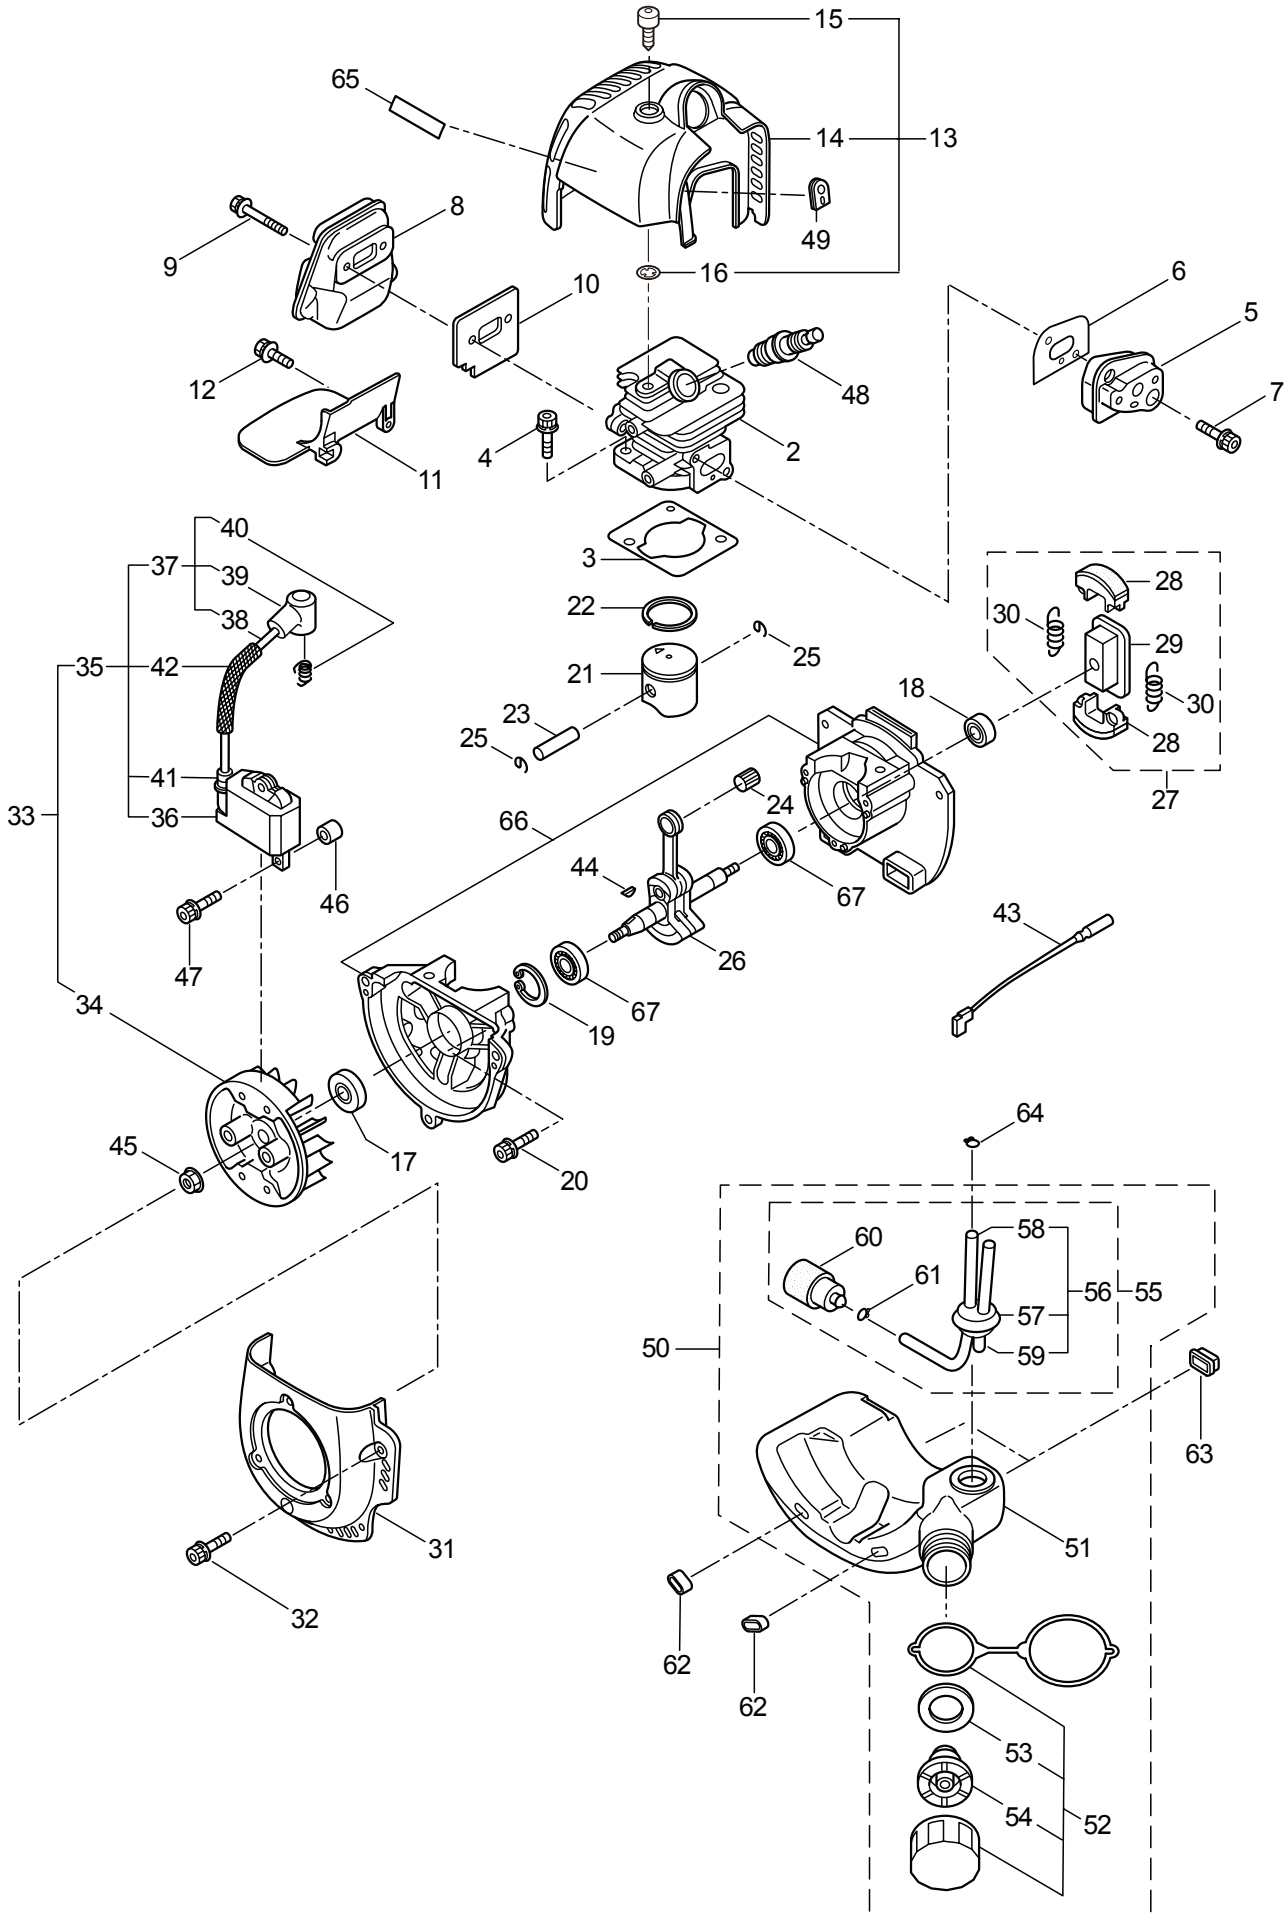

3. HT236DLSV-R-01
ENGINE

Ref. No.	Part No.	Part Name	Q'ty	Remarks
3-46	280381	Spacer	2	
3-47	281211	Cap Screw	2	M4x20
3-48	262483	Spark Plug	1	NGK BP6Y
3-49	283140	Grommet	1	
3-50	283437	Fuel Tank Ass'y	1	Incl.51-61
3-51	283162	Fuel Tank	1	
3-52	283438	Tank Cap Ass'y	1	Incl.53,54
3-53	283727	Gasket	1	
3-54	283764	Breather Ass'y	1	
3-55	265752	Fuel Pipe Pick-up Ass'y	1	Incl.56-61
3-56	264031	Fuel Pipe Ass'y	1	Incl.57-59
3-57	261115	Grommet	1	
3-58	261690	Fuel Pipe	1	160L
3-59	263038	Return Pipe	1	3x6x85L
3-60	264653	Filter Ass'y	1	
3-61	261117	Clip	1	
3-62	264318	Pad	2	
3-63	261118	Pad	2	
3-64	261117	Clip	1	
3-65	266959	Label	1	Caution
3-66	283150	Crankcase	1	
3-67	261181	Bearing	2	#6000C3